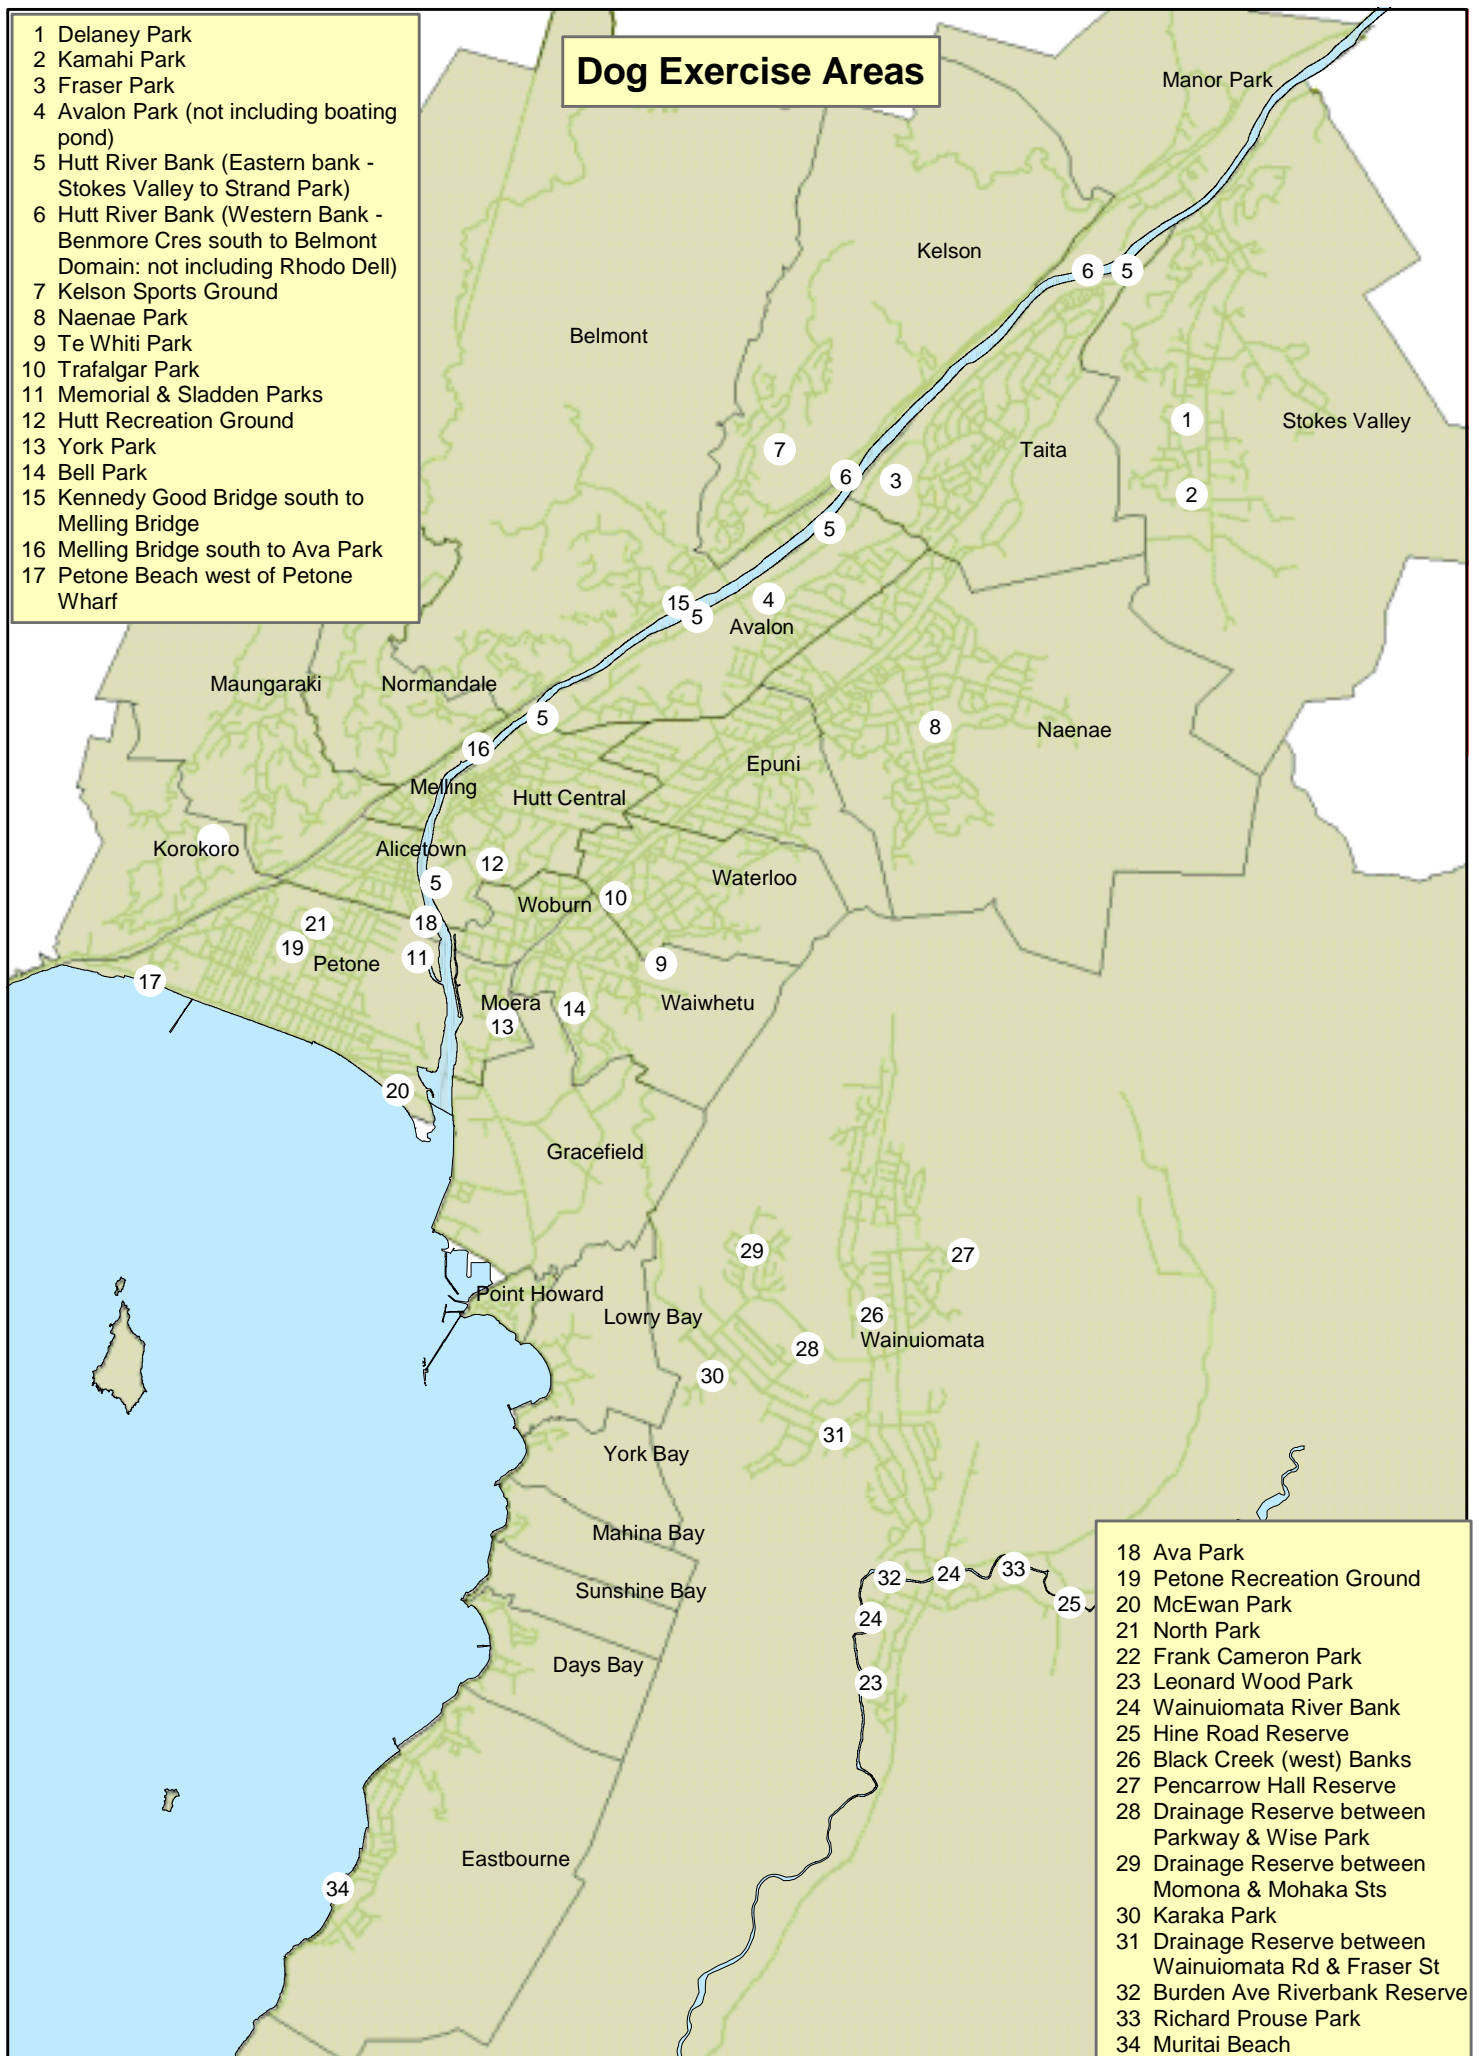

Dog Exercise Areas

- 1 Delaney Park
- 2 Kamahi Park
- 3 Fraser Park
- 4 Avalon Park (not including boating pond)
- 5 Hutt River Bank (Eastern bank - Stokes Valley to Strand Park)
- 6 Hutt River Bank (Western Bank - Benmore Cres south to Belmont Domain: not including Rhodo Dell)
- 7 Kelson Sports Ground
- 8 Naenae Park
- 9 Te Whiti Park
- 10 Trafalgar Park
- 11 Memorial & Sladden Parks
- 12 Hutt Recreation Ground
- 13 York Park
- 14 Bell Park
- 15 Kennedy Good Bridge south to Melling Bridge
- 16 Melling Bridge south to Ava Park
- 17 Petone Beach west of Petone Wharf

- 18 Ava Park
- 19 Petone Recreation Ground
- 20 McEwan Park
- 21 North Park
- 22 Frank Cameron Park
- 23 Leonard Wood Park
- 24 Wainuiomata River Bank
- 25 Hine Road Reserve
- 26 Black Creek (west) Banks
- 27 Pencarrow Hall Reserve
- 28 Drainage Reserve between Parkway & Wise Park
- 29 Drainage Reserve between Momona & Mohaka Sts
- 30 Karaka Park
- 31 Drainage Reserve between Wainuiomata Rd & Fraser St
- 32 Burden Ave Riverbank Reserve
- 33 Richard Prouse Park
- 34 Muritai Beach