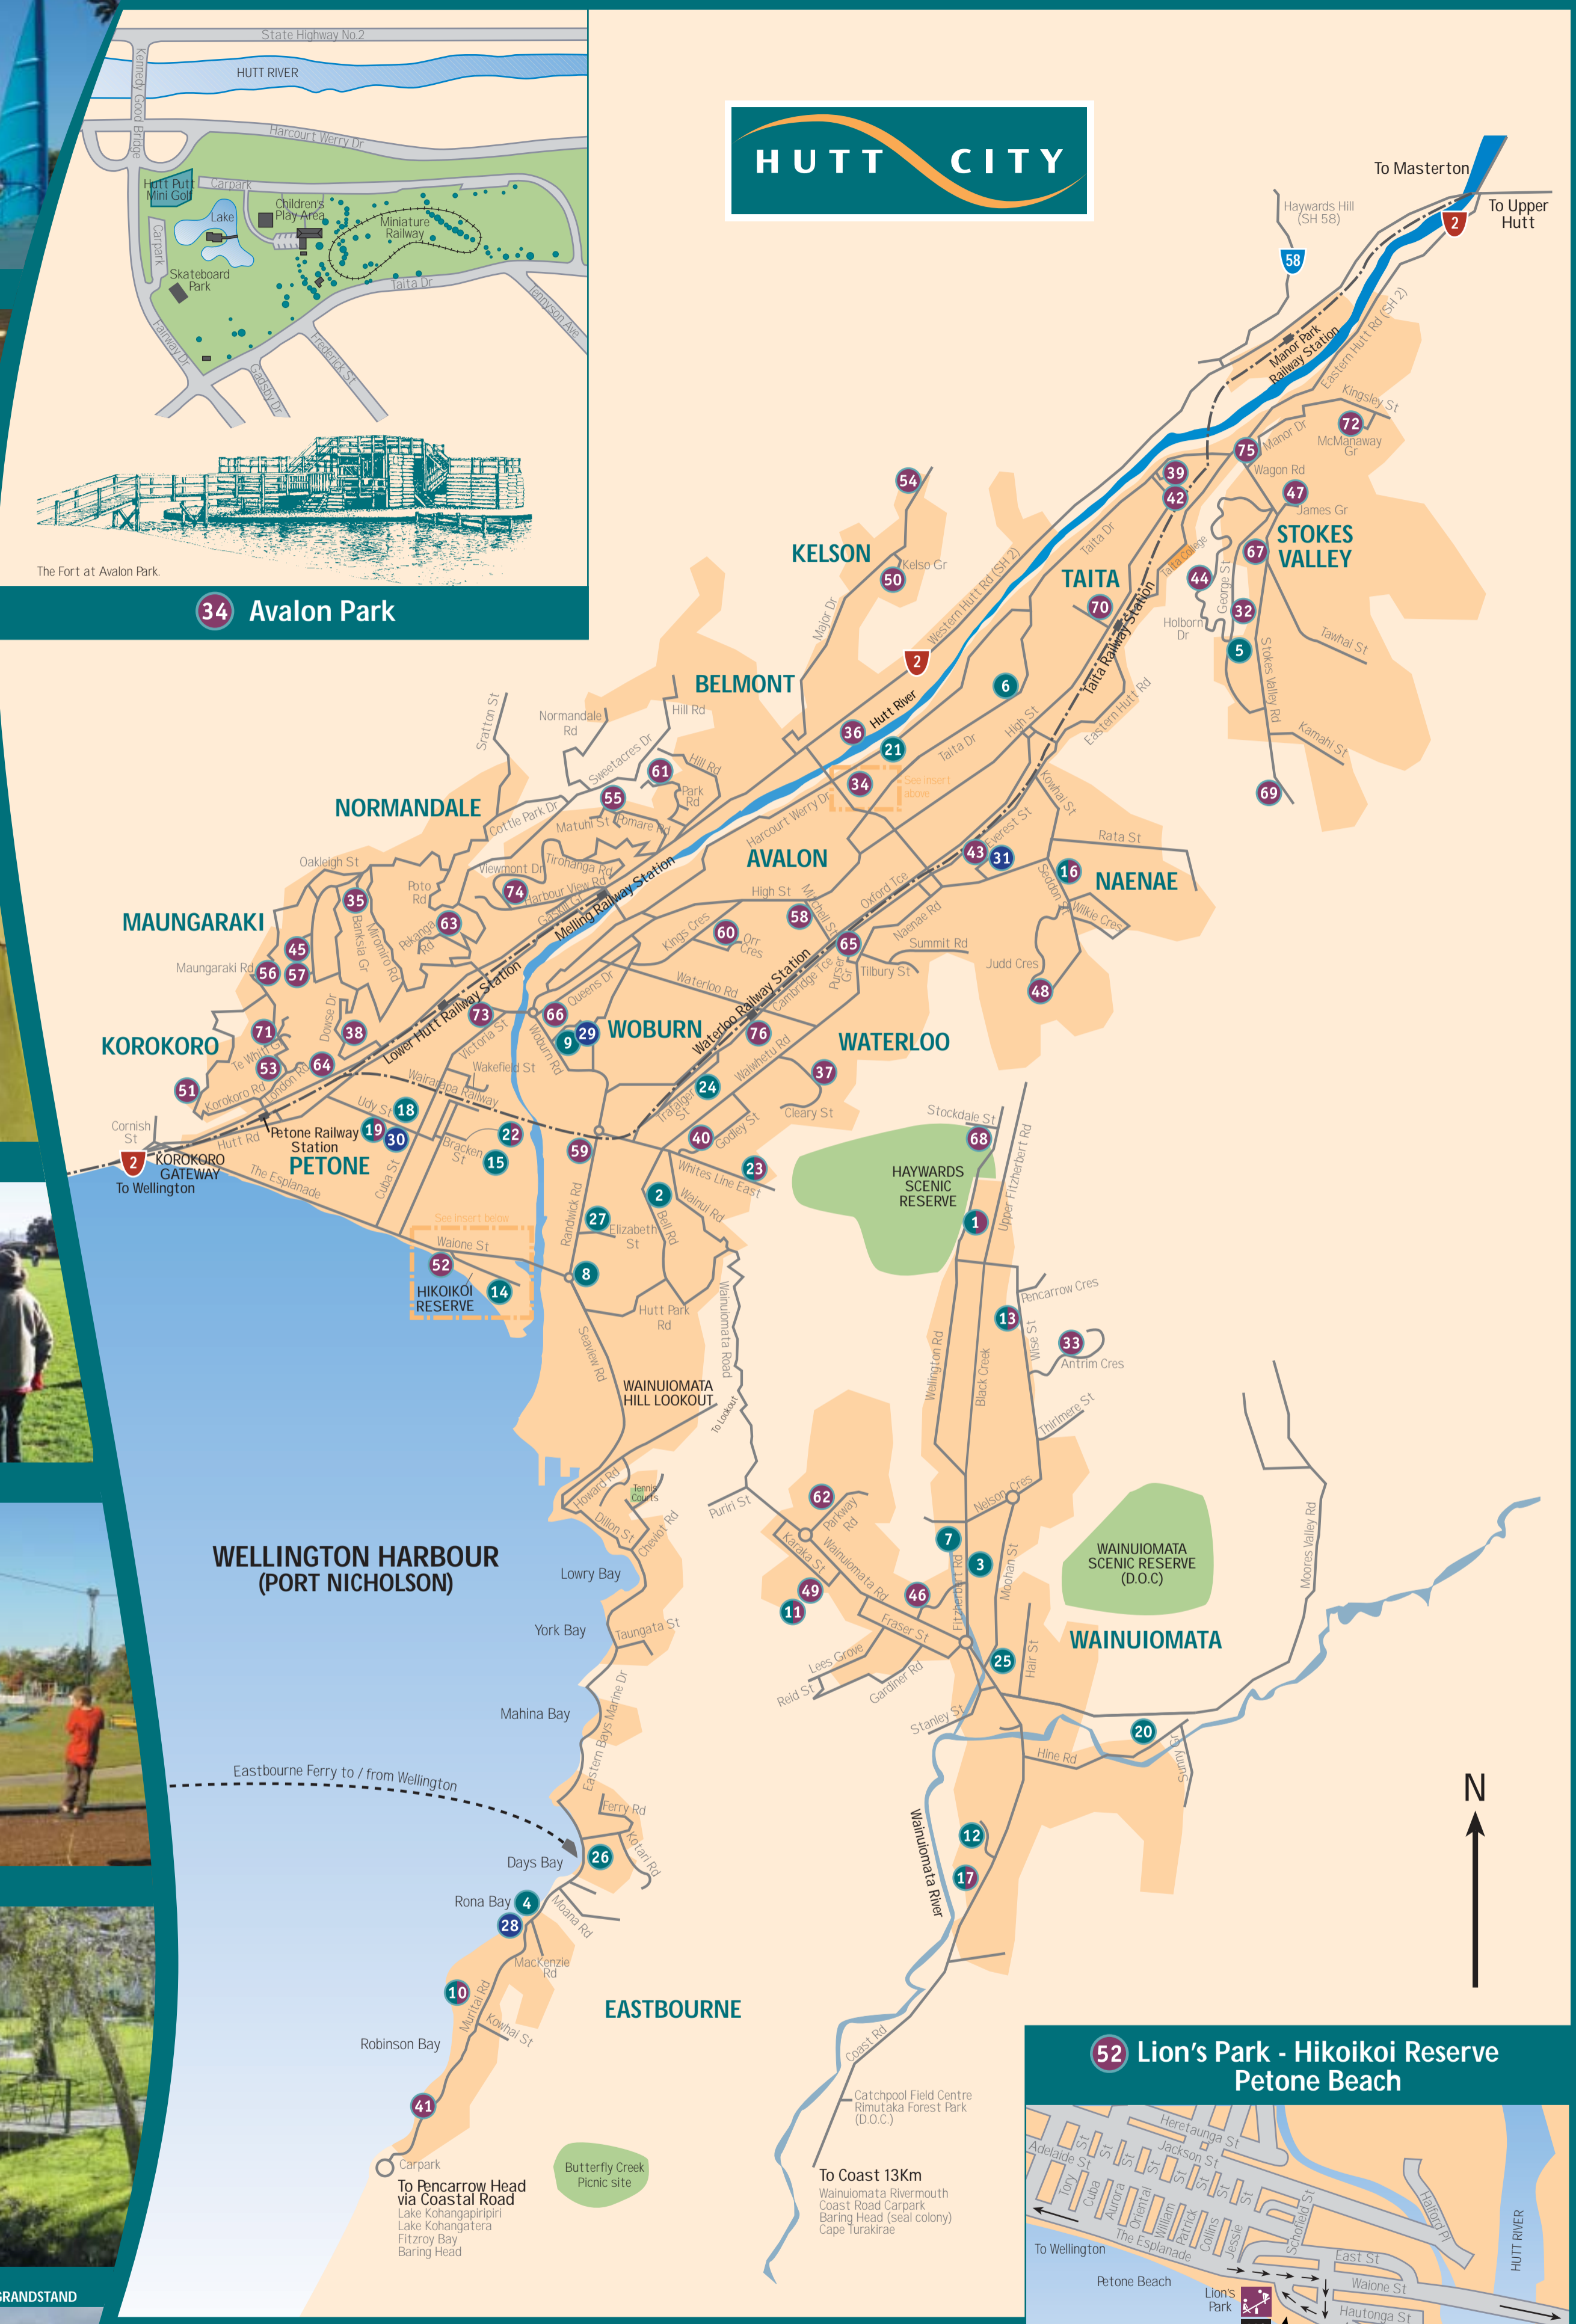

52 LIONS PARK PLAYGROUND

34 Avalon Park

29 HUIA POOL

31 NAENAE POOL WATERSLIDE

2 SPORTSGROUND

34 AVALON PARK PLAYGROUND

66 ABOVE: RIDDIFORD GARDENS
9 BELOW: HUTT RECREATION GROUND GRANDSTAND

HUTT CITY

Key

- 2 Sportsgrounds
- 33 Parks and Playgrounds
- Railway Line
- 28 Pools
- 11 Sportgrounds and Playgrounds
- 2 State Highway

52 Lion's Park - Hikoikoi Reserve
Petone Beach