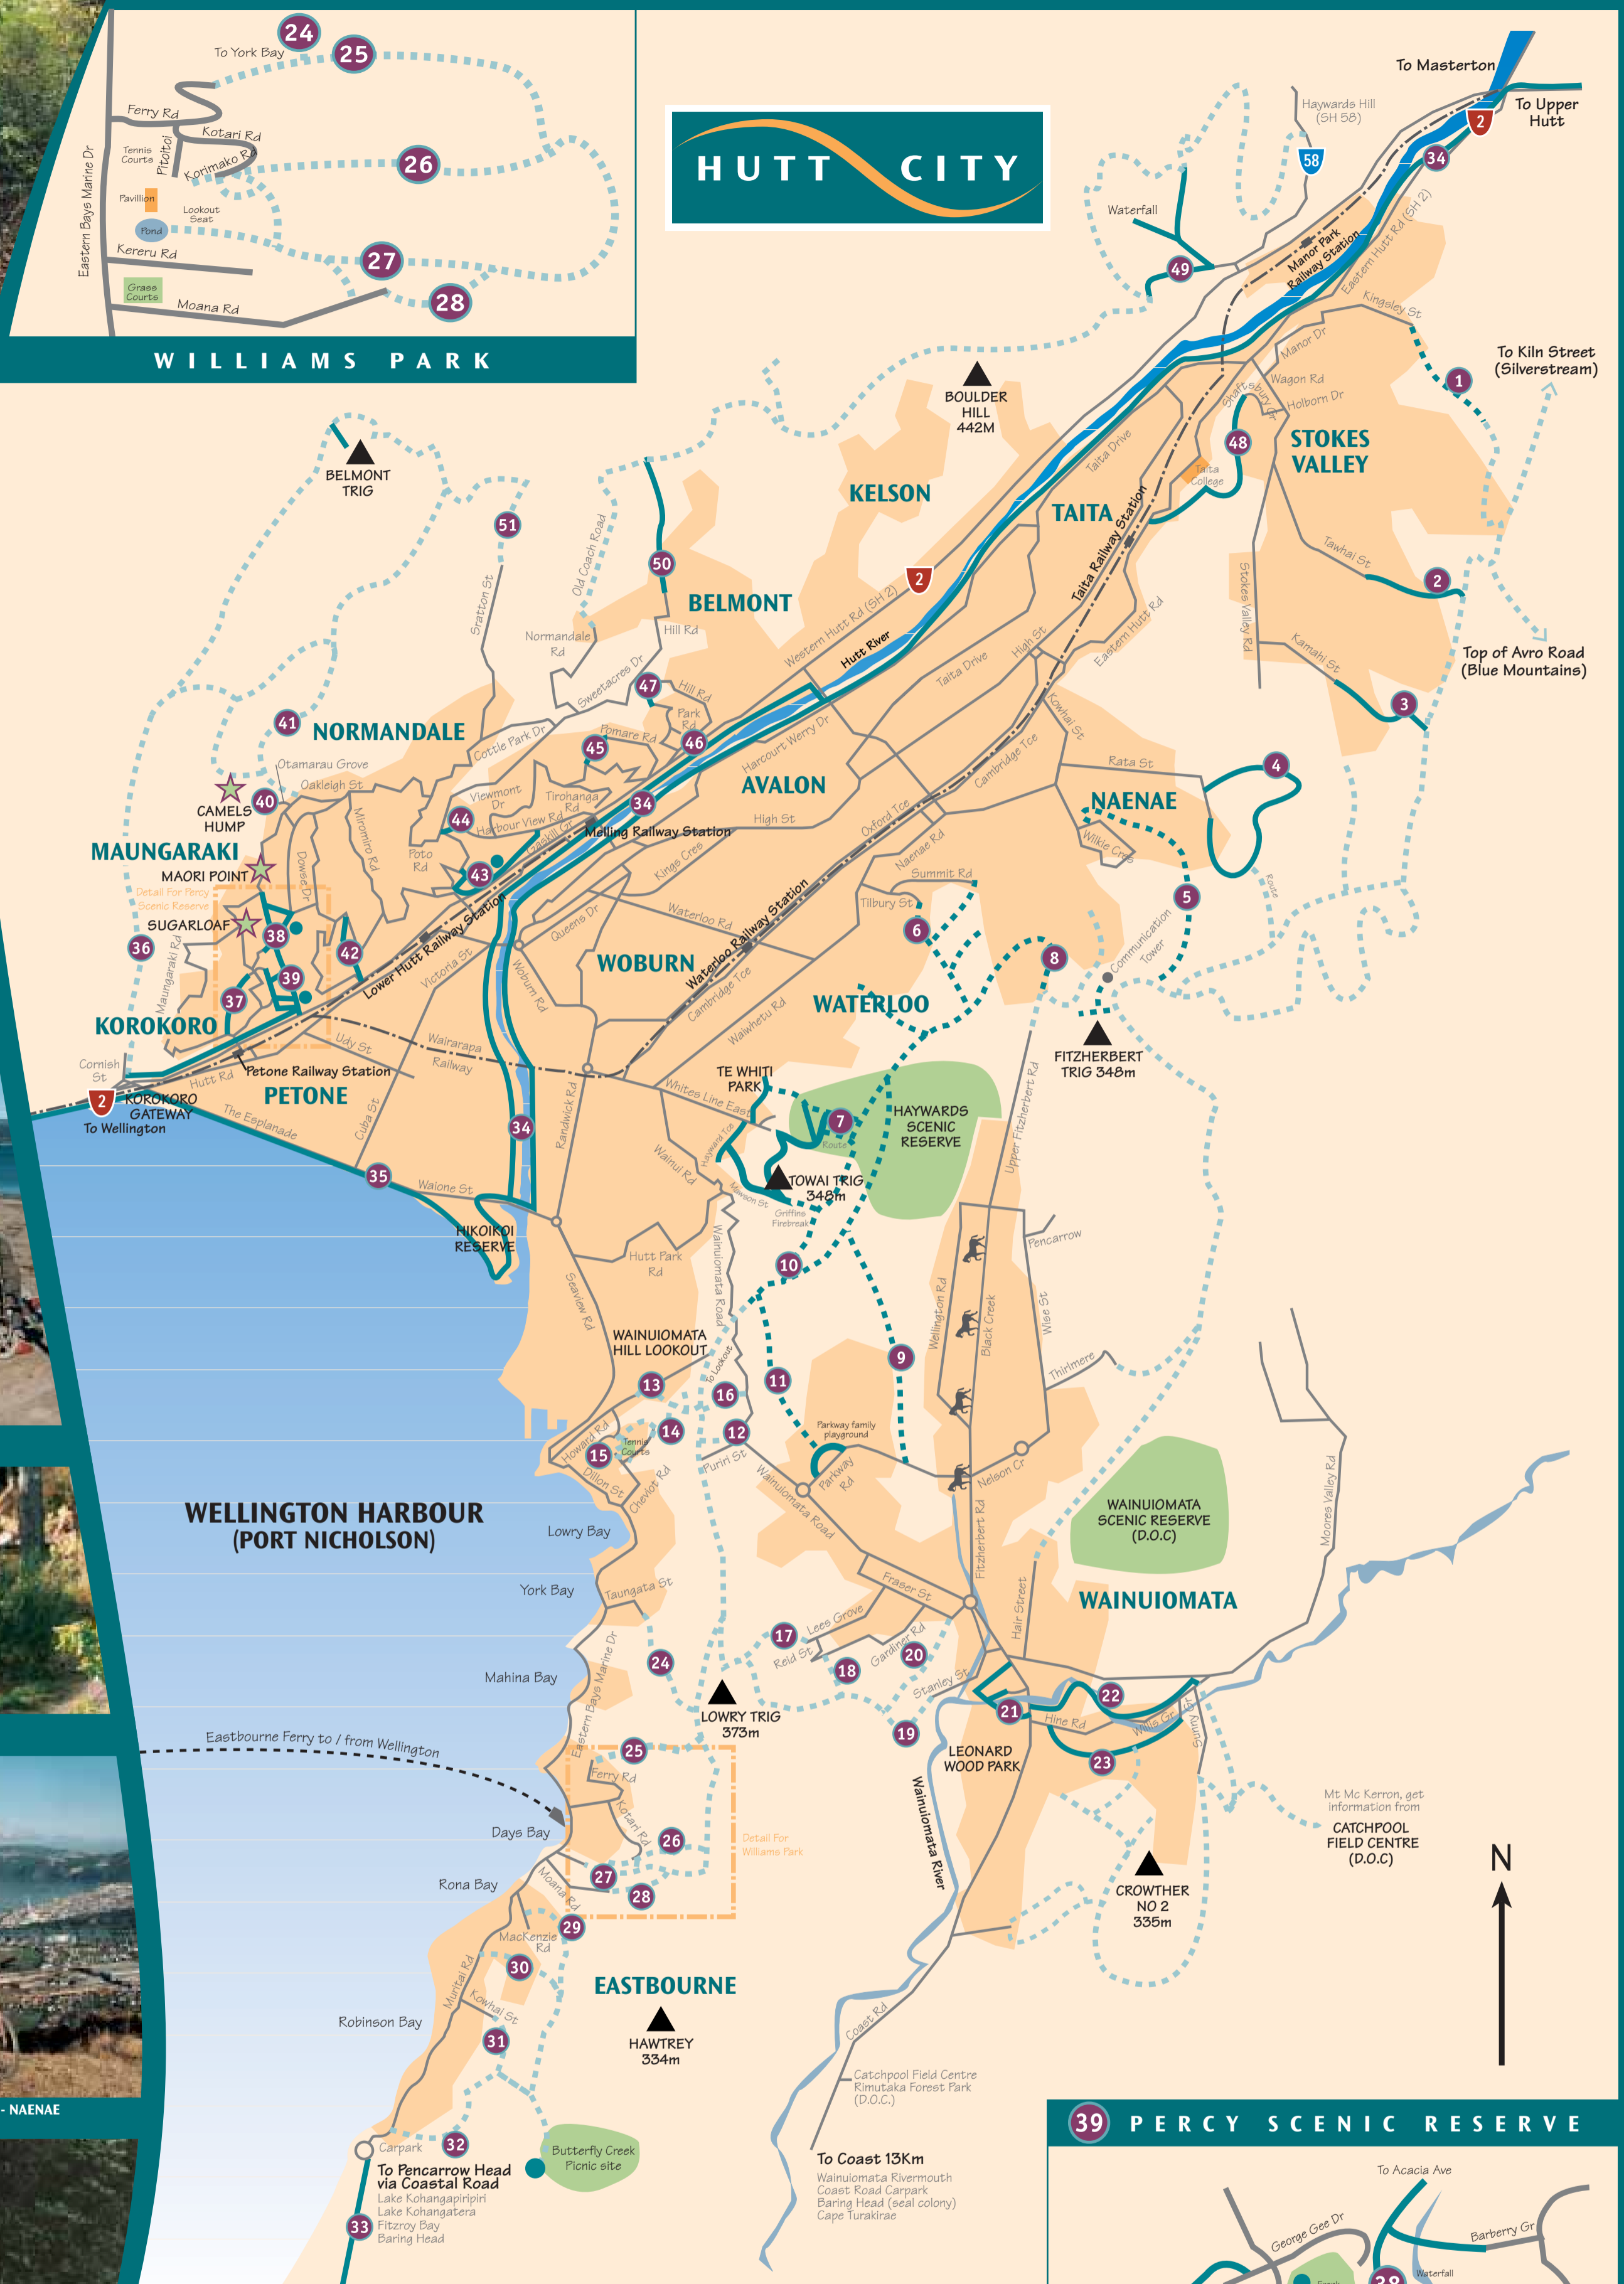

2 TAWHAI STREET TRACK, STOKES VALLEY

KEEP FIT, ON OUR NATIVE BUSH TRACKS

BOOT BOLLARD (IDENTIFICATION MARKER FOR TRACK ENTRANCE)

35 ESPLANADE TRAIL, PETONE

25 FERRY ROAD TRACK, EASTBOURNE

VIEW FROM ECNZ PYLON ROAD, EASTERN HILLS - NAENAE

45 ABOVE: RUDOLPH STEINER TRACK, WESTERN HILLS  
BELOW: STREET ENTRANCE 'WALKWAY SIGN'

## WILLIAMS PARK

## WELLINGTON HARBOUR (PORT NICHOLSON)