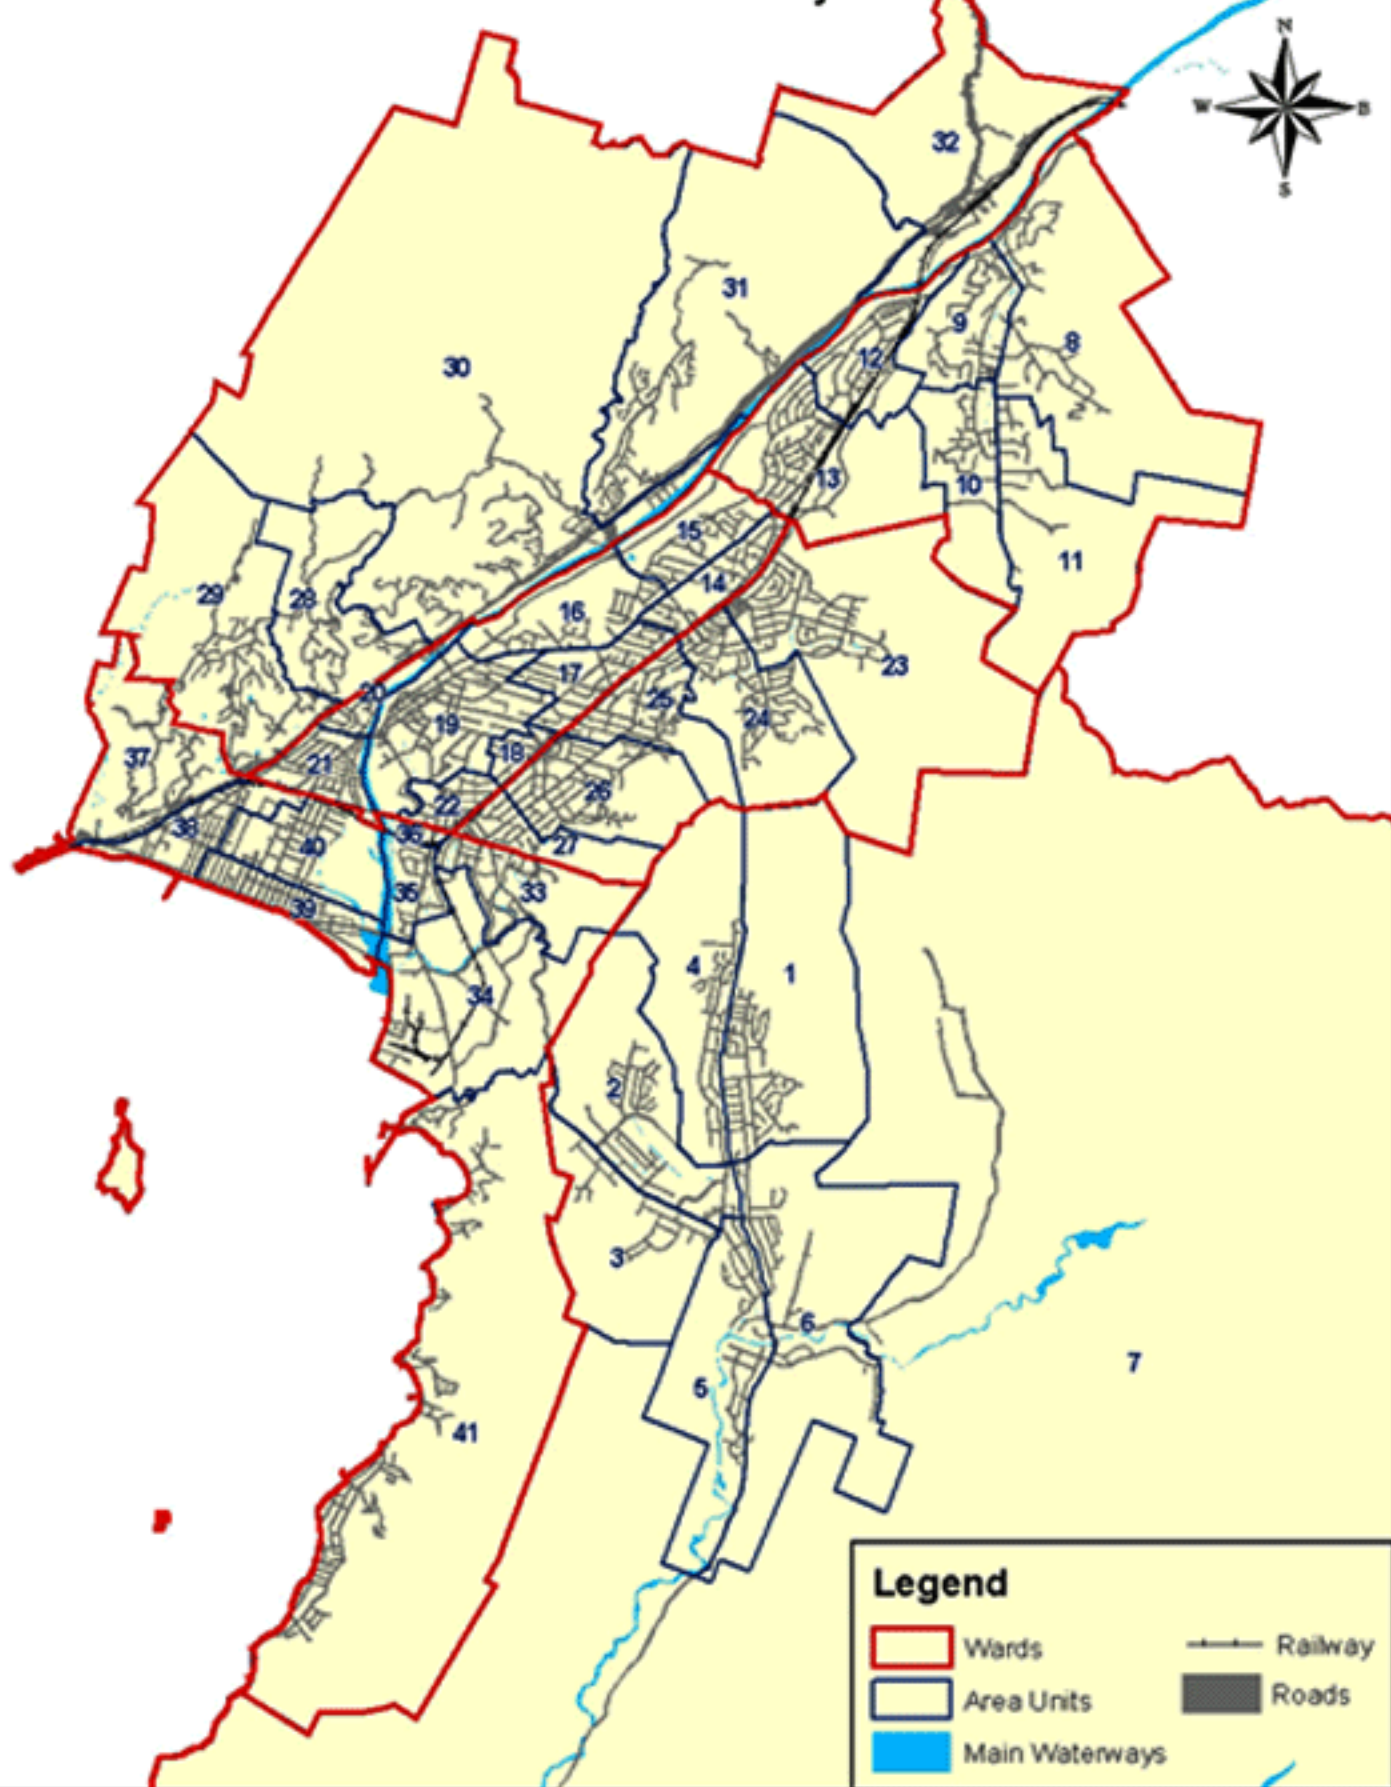

Wards and Area Units of Lower Hutt City

Legend

- Wards
- Area Units
- Main Waterways
- Railway
- Roads

Wainuiomata Ward	Northern Ward	Central Ward	Eastern Ward	Western Ward	Harbour Ward
1. Glendale	8. Tawhai	14. Avalon East	23. Naenae North	28. Normandale	33. Waiwhetu South
2. Parkway	9. Holborn	15. Avalon West	24. Naenae South	29. Maungaraki	34. Gracefield
3. Fernlea	10. Delaney	16. Boulcott	25. Epuni East	30. Belmont	35. Moera
4. Arakura	11. Manuka	17. Epuni West	26. Waterloo East	31. Kelson	36. Woburn South
5. Homedale West	12. Taita North	18. Waterloo West	27. Waiwhetu North	32. Haywards-Manor Park	37. Korokoro
6. Homedale East	13. Taita South	19. Hutt Central			38. Petone Central
7. Pencarrow		20. Melling			39. Esplanade
		21. Alicetown			40. Wilford
		22. Woburn North			41. Eastbourne