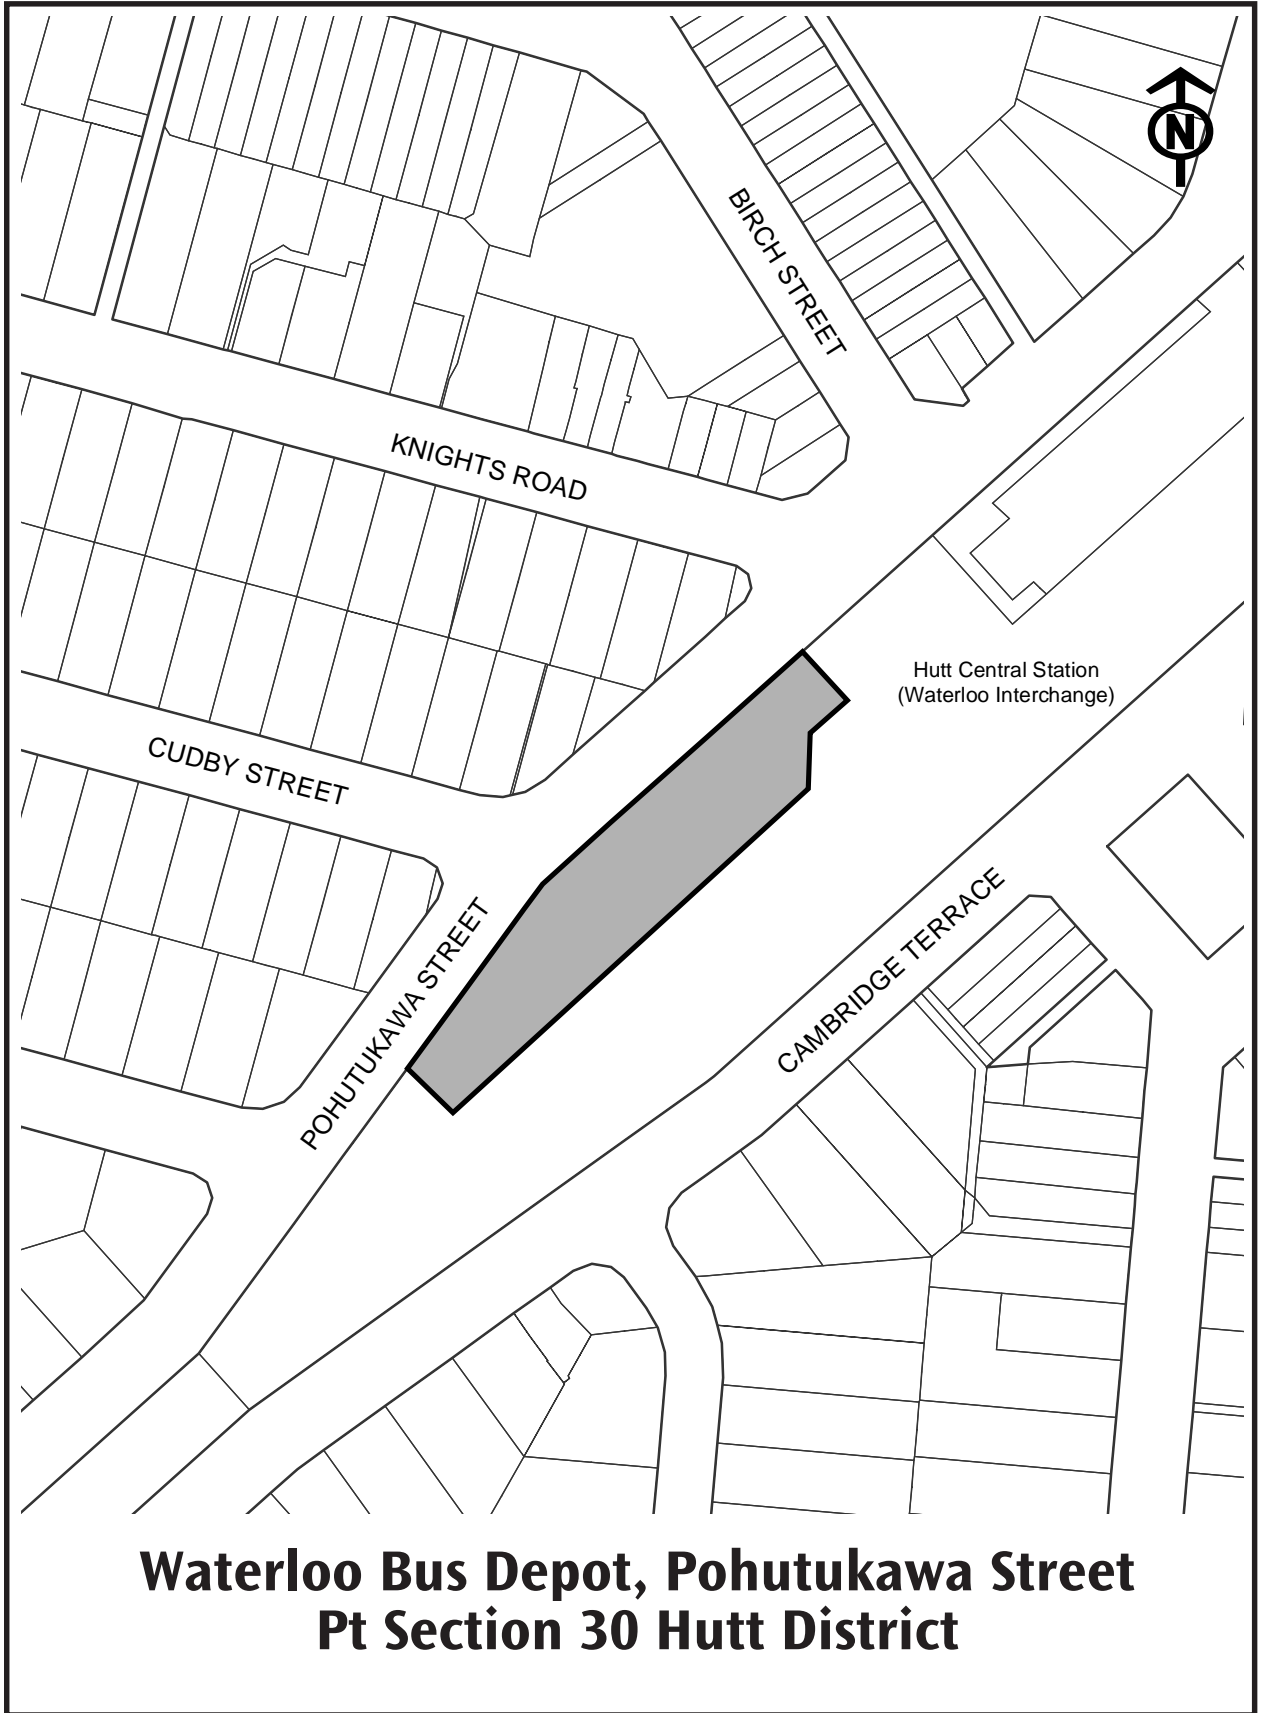

Appendix General Residential 1

**Cnr of Eastern Hutt Rd and Reynolds Bach Drive
Pt Sec 742 Hutt District**

Appendix General Residential 2

Appendix General Residential 3

Appendix General Residential 4

Appendix General Residential 5

Fire Stations

Appendix General Residential 6

**Waterloo Bus Depot, Pohutukawa Street
Pt Section 30 Hutt District**

Appendix General Residential 7

**214 Knights Road
Pt Lots 35 and 36 DP 1951**

Appendix General Residential 8

**190 Knights Road
Lot 25 DP 1951**

Appendix General Residential 9

**Cnr Stokes Valley Road and Kamahi Street
Lot 1 DP 55258**