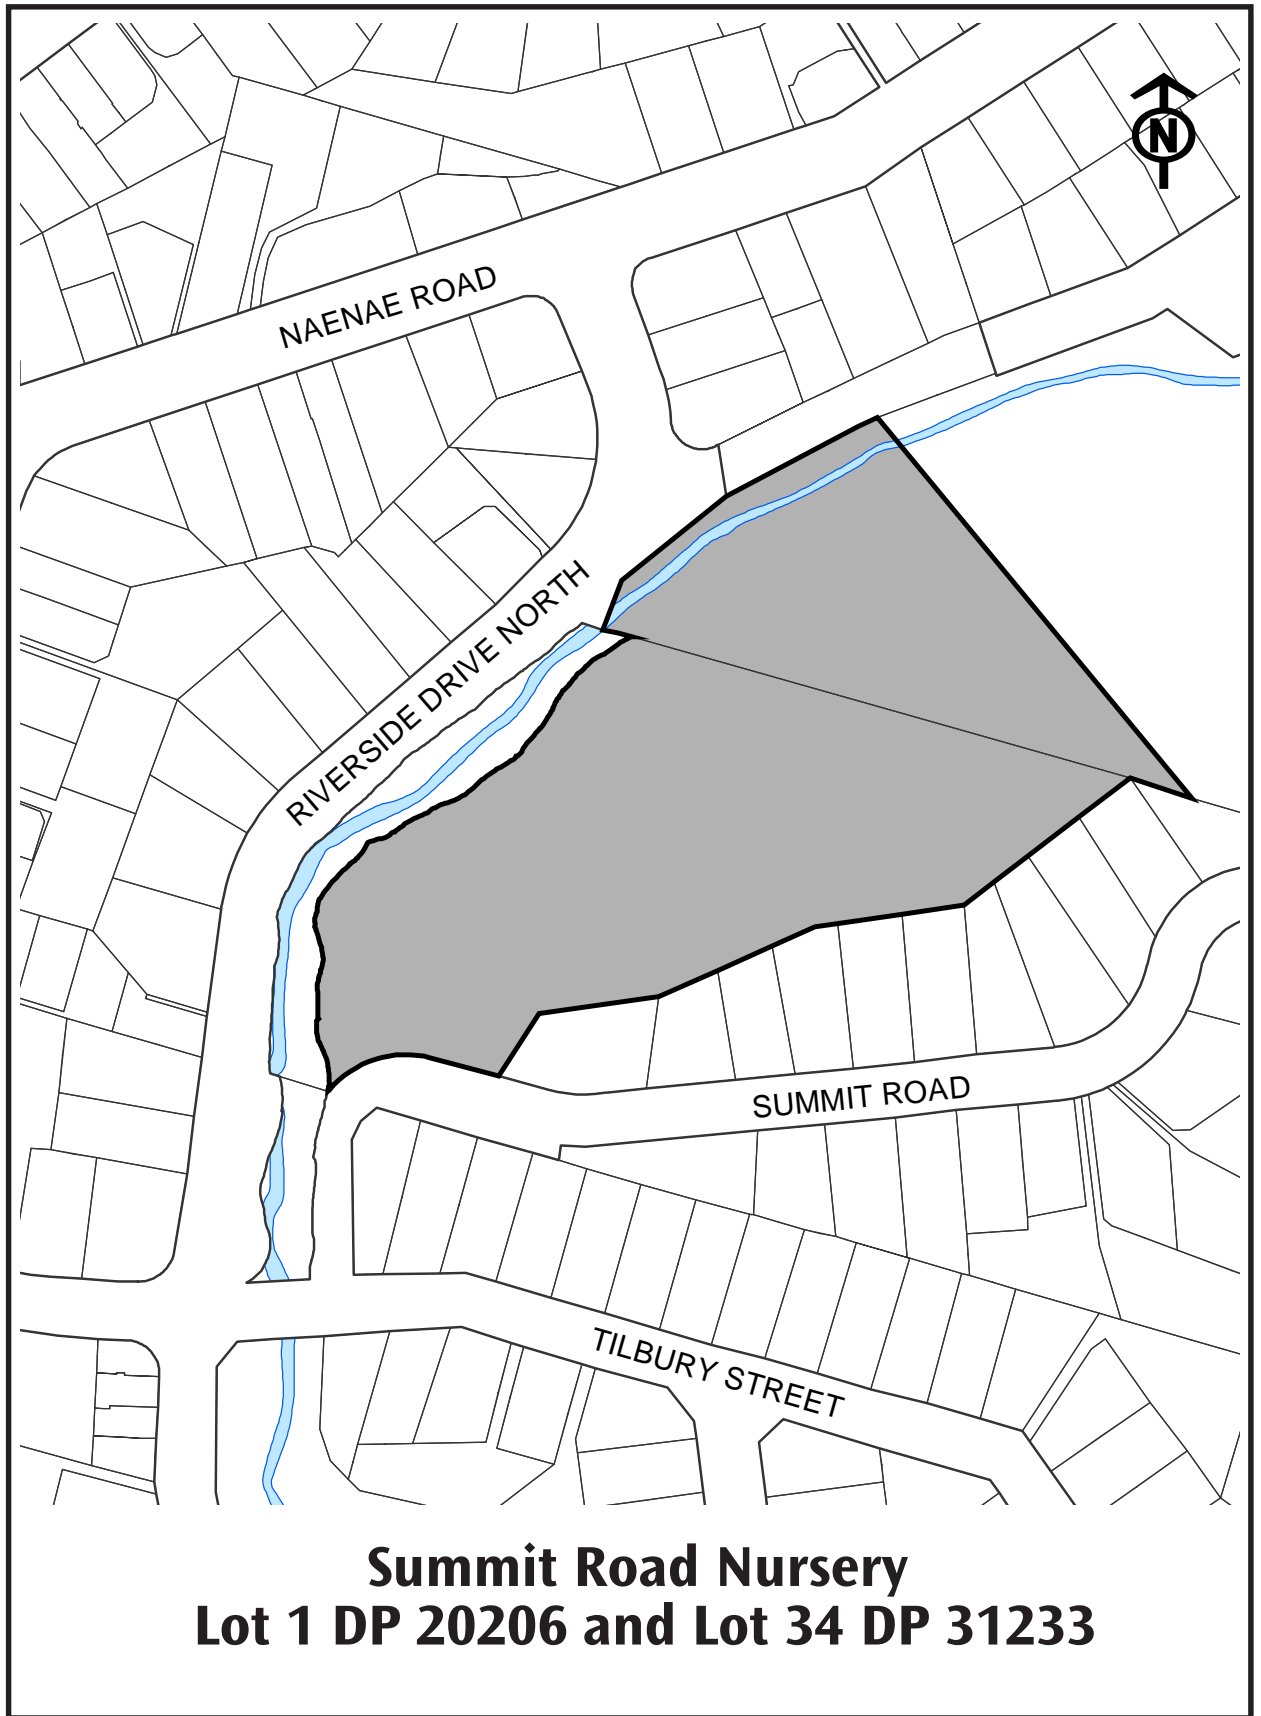

Appendix General Residential 1

**Cnr of Eastern Hutt Rd and Reynolds Bach Drive
Pt Sec 742 Hutt District**

Appendix General Residential 2

Appendix General Residential 3

Appendix General Residential 4

Appendix General Residential 5

Fire Stations

Appendix General Residential 6

**Waterloo Bus Depot, Pohutukawa Street
Pt Section 30 Hutt District**

Appendix General Residential 7

**214 Knights Road
Pt Lots 35 and 36 DP 1951**

Appendix General Residential 8

**190 Knights Road
Lot 25 DP 1951**

Appendix General Residential 9

**Cnr Stokes Valley Road and Kamahi Street
Lot 1 DP 55258**