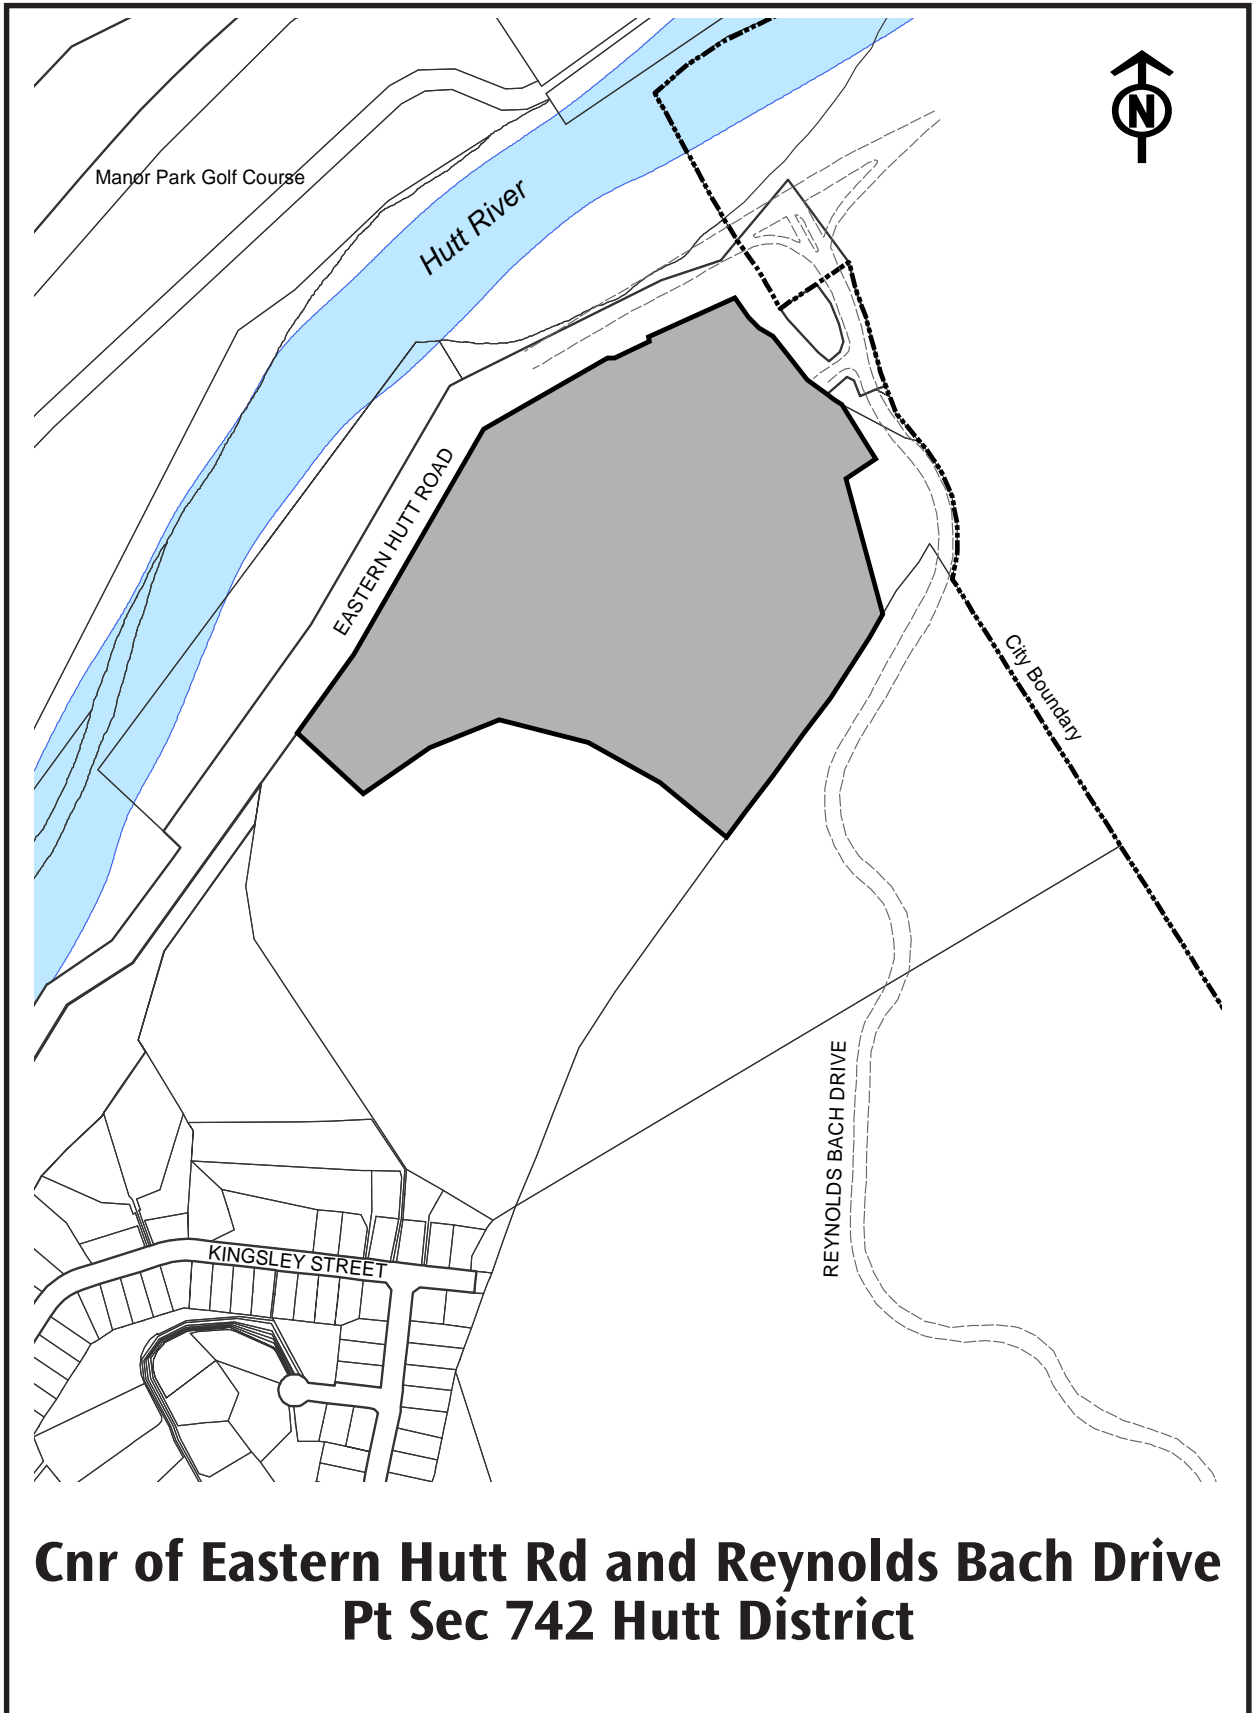

Appendix General Residential 1

**Cnr of Eastern Hutt Rd and Reynolds Bach Drive
Pt Sec 742 Hutt District**

Appendix General Residential 2

Appendix General Residential 3

Appendix General Residential 4

Appendix General Residential 5

Fire Stations

Appendix General Residential 6

**Waterloo Bus Depot, Pohutukawa Street
Pt Section 30 Hutt District**

Appendix General Residential 7

**214 Knights Road
Pt Lots 35 and 36 DP 1951**

Appendix General Residential 8

**190 Knights Road
Lot 25 DP 1951**

Appendix General Residential 9

**Cnr Stokes Valley Road and Kamahi Street
Lot 1 DP 55258**