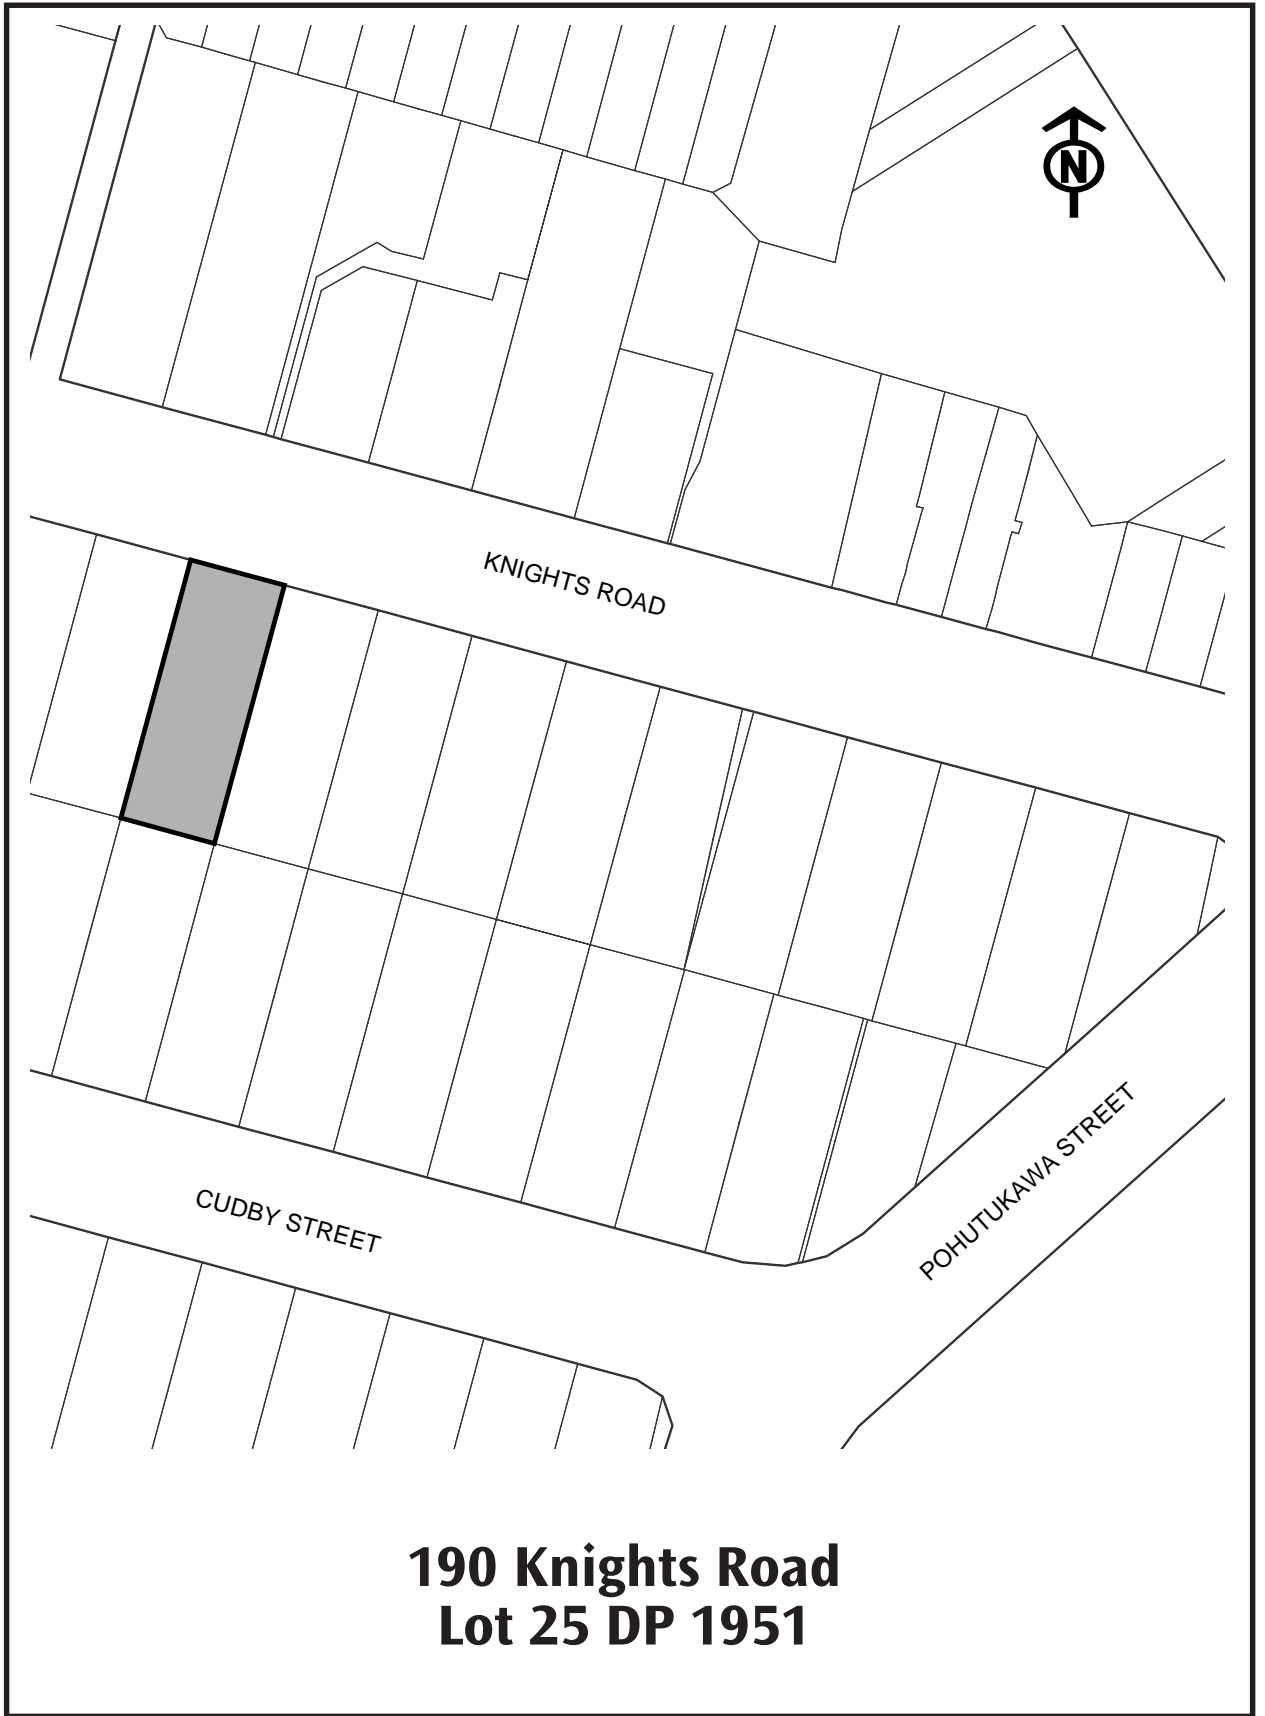

Appendix General Residential 1

**Cnr of Eastern Hutt Rd and Reynolds Bach Drive
Pt Sec 742 Hutt District**

Appendix General Residential 2

Appendix General Residential 3

Appendix General Residential 4

Appendix General Residential 5

Fire Stations

Appendix General Residential 6

**Waterloo Bus Depot, Pohutukawa Street
Pt Section 30 Hutt District**

Appendix General Residential 7

**214 Knights Road
Pt Lots 35 and 36 DP 1951**

Appendix General Residential 8